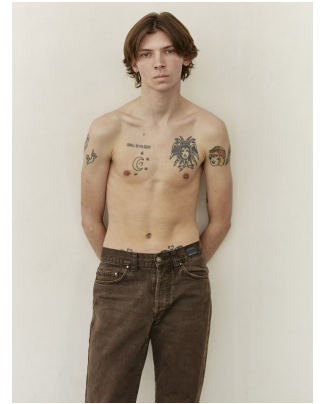

STATE

SAJE MCKAY

HEIGHT **6'0"** HAIR **BROWN** EYES **HAZEL** WAIST **29"** INSEAM **30"** SUIT **36"** SHOE **9**

STATE WWW.STATEMGMT.COM +1 (323) 904 9898 LA@STATEMGMT.COM