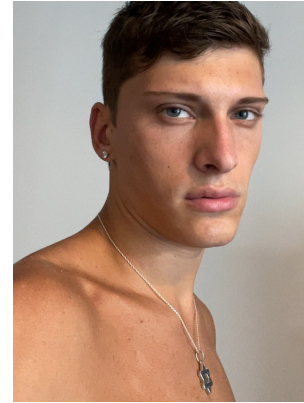

STATE

MASON RUDD

HEIGHT **6'0"** HAIR **BROWN** EYES **BLUE** CHEST **34"** WAIST **29"** INSEAM **32"** SHOE **11**

STATE WWW.STATEMGMT.COM +1 (323) 904 9898 LA@STATEMGMT.COM