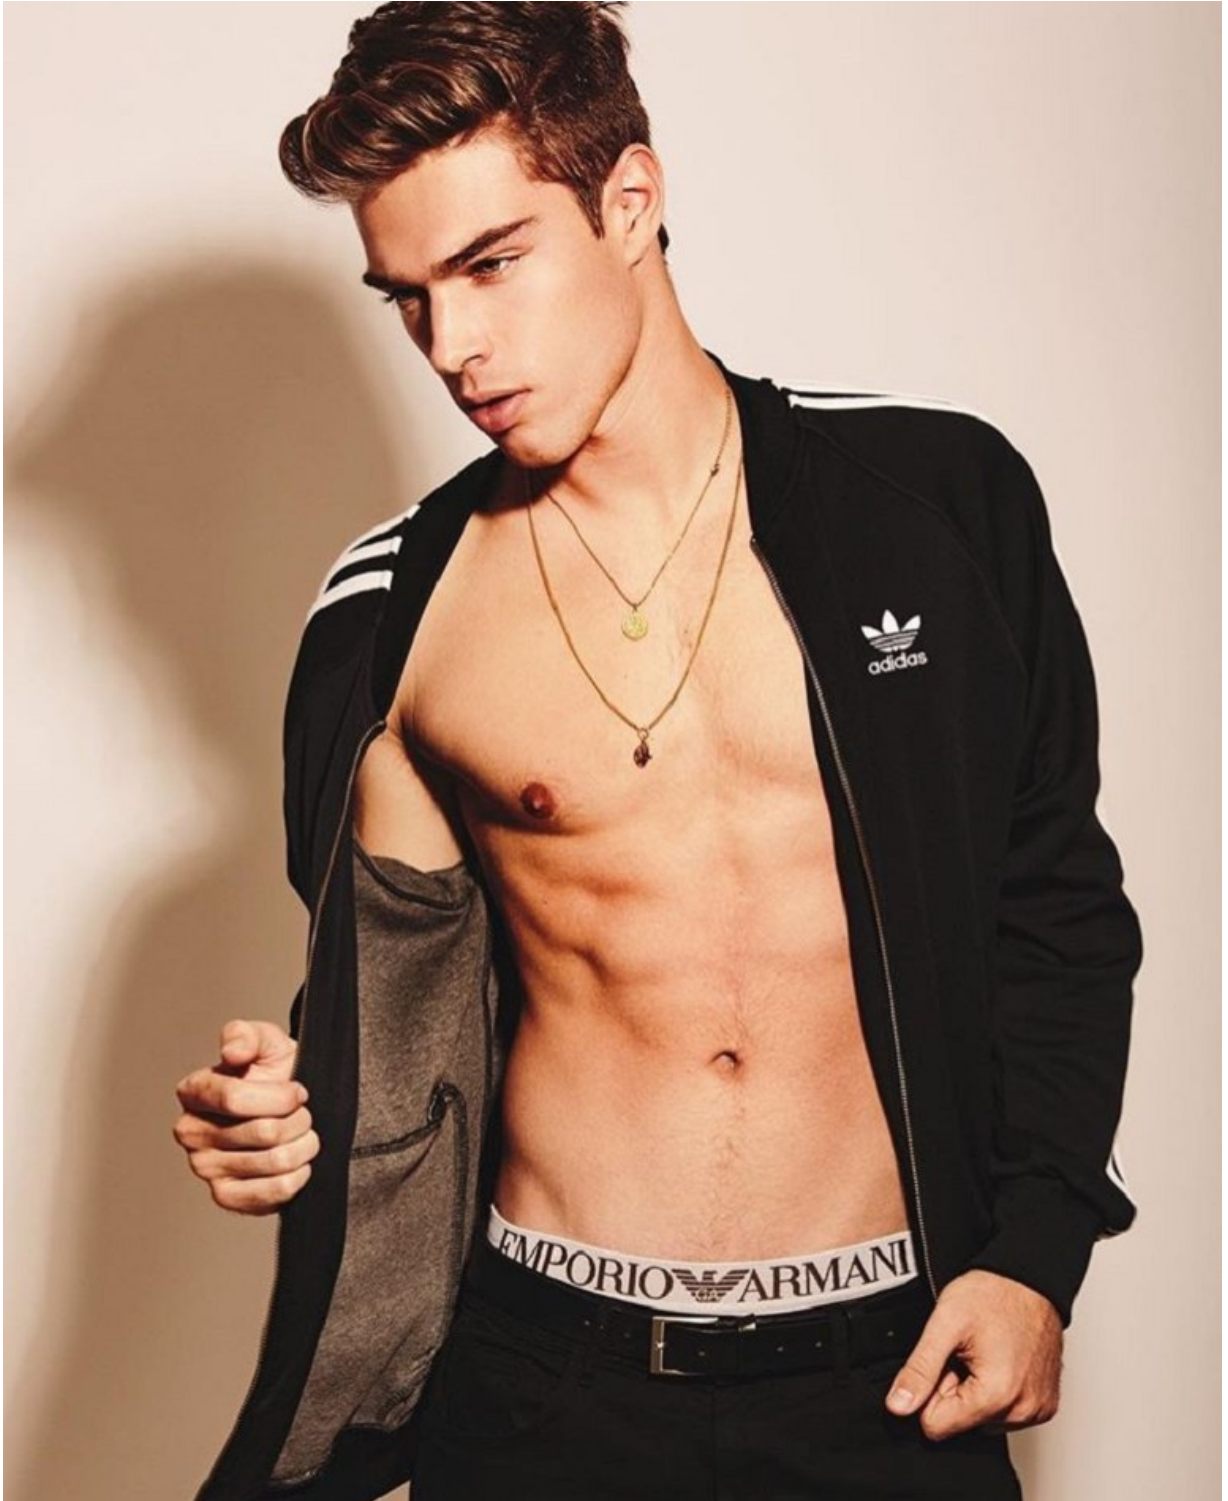

GONCALO REIS

STATE

HEIGHT	6'2"	HAIR	BLONDE
EYES	GREEN	WAIST	32"
INSEAM	32"	SUIT	40"
SHOE	10		