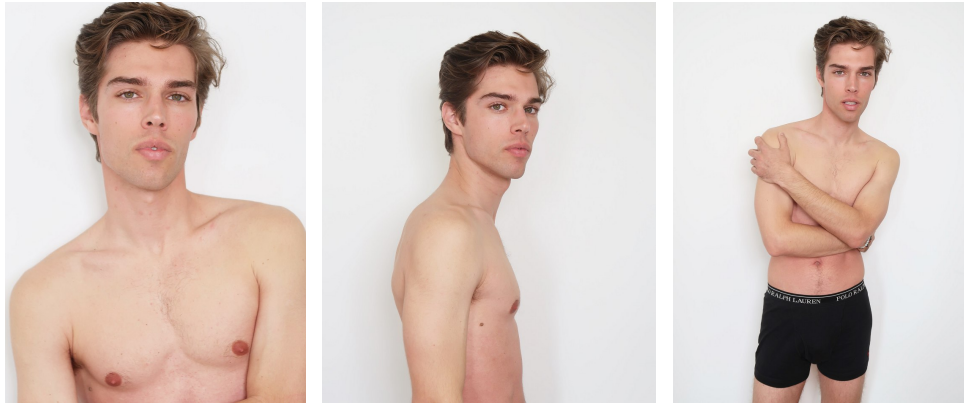

STATE

GONCALO REIS

HEIGHT **6'2"** HAIR **BLONDE** EYES **GREEN** WAIST **32"** INSEAM **32"** SUIT **40"** SHOE **10**

STATE WWW.STATEMGMT.COM +1 (323) 904 9898 LA@STATEMGMT.COM