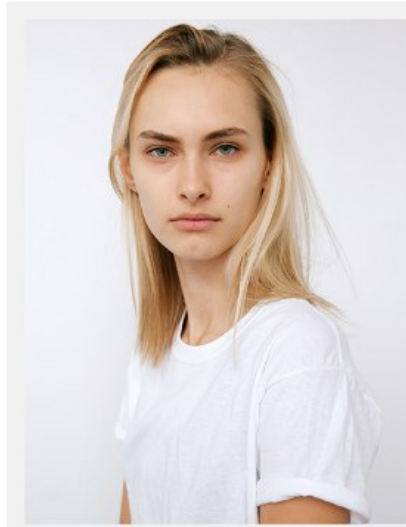

STATE

OLIVIA NOVAK

OLIVIA NOVAK

HEIGHT 5'11"
BUST 32
WAIST 23
HIPS 35
SHOE 9
HAIR BLONDE
EYES BLUE-GREY

THE SOCIETY
NEW YORK

HEIGHT 5'11" HAIR **BLONDE** EYES **BLUE/GREY** BUST **32A/B** WAIST **23"** HIPS **35"** DRESS **2** SHOE **9**