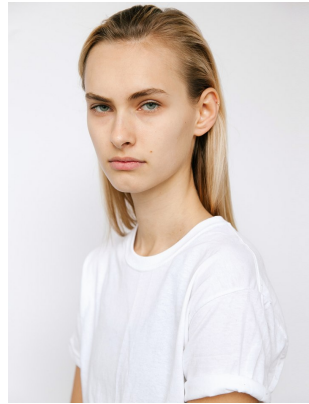

STATE

OLIVIA NOVAK

HEIGHT **5'11"** HAIR **BLONDE** EYES **BLUE/GREY** BUST **32A/B** WAIST **23"** HIPS **35"** DRESS **2** SHOE **9**

STATE WWW.STATEMGMT.COM +1 (323) 904 9898 LA@STATEMGMT.COM