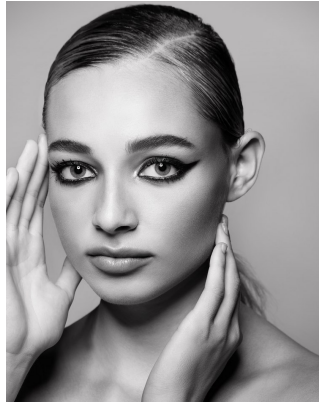

STATE

MADDIE LITTLE

HEIGHT **5'9"** HAIR **BLONDE** EYES **BLUE/GREY** BRA **32B** WAIST **24"** HIPS **34"** DRESS **2-4** SHOE **9.5**

STATE WWW.STATEMGMT.COM +1 (323) 904 9898 LA@STATEMGMT.COM