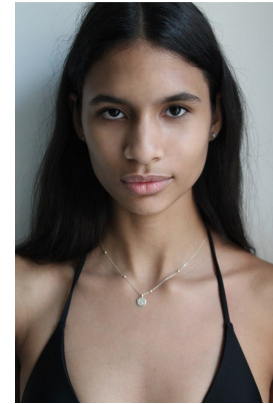

STATE

STEPHANIE QUEZADA

HEIGHT **5'9.5"** HAIR **DARK BROWN** EYES **BROWN** BRA **30"** WAIST **23"** HIPS **33"** DRESS **2** SHOE **8.5**

STATE WWW.STATEMGMT.COM +1 (323) 904 9898 LA@STATEMGMT.COM