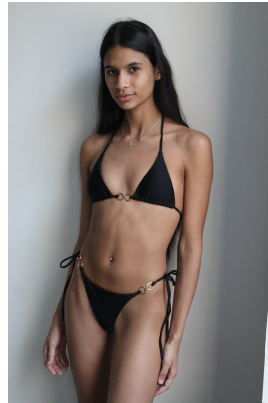

STATE

STEPHANIE QUEZADA

HEIGHT **5'9.5"** HAIR **DARK BROWN** EYES **BROWN** BRA **30"** WAIST **23"** HIPS **33"** DRESS **2** SHOE **8.5**

STATE WWW.STATEMGMT.COM +1 (323) 904 9898 LA@STATEMGMT.COM