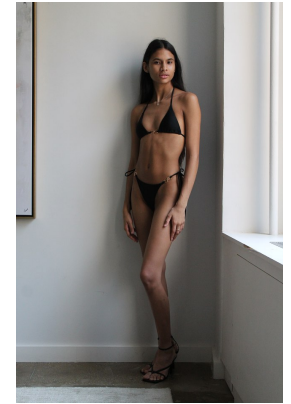

STATE

STEPHANIE QUEZADA

HEIGHT **5'9.5"** HAIR **DARK BROWN** EYES **BROWN** BRA **30"** WAIST **23"** HIPS **33"** DRESS **2** SHOE **8.5**

STATE WWW.STATEMGMT.COM +1 (323) 904 9898 LA@STATEMGMT.COM