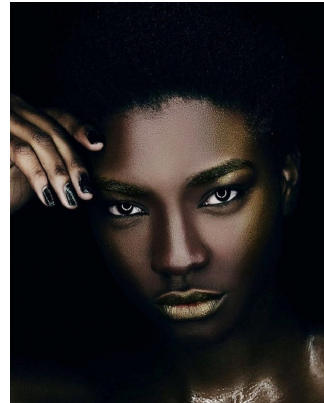

STATE

OZICHI

HEIGHT **6'0"** HAIR **BLACK** EYES **BROWN** BUST **32B** WAIST **24"** HIPS **37.5"** DRESS **4** SHOE **11**

STATE WWW.STATEMGMT.COM +1 (323) 904 9898 LA@STATEMGMT.COM