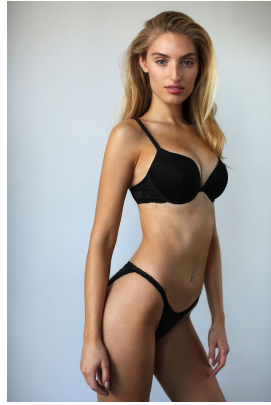

STATE

EMILY ESSIG

HEIGHT **5'9"** HAIR **BLONDE** EYES **BLUE** BRA **32"** WAIST **23"** HIPS **34"** DRESS **2** SHOE **8.5**

STATE WWW.STATEMGMT.COM +1 (323) 904 9898 LA@STATEMGMT.COM