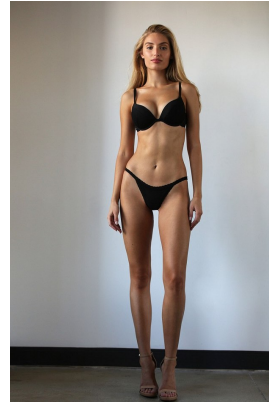

STATE

EMILY ESSIG

HEIGHT **5'9"** HAIR **BLONDE** EYES **BLUE** BRA **32"** WAIST **23"** HIPS **34"** DRESS **2** SHOE **8.5**

STATE WWW.STATEMGMT.COM +1 (323) 904 9898 LA@STATEMGMT.COM