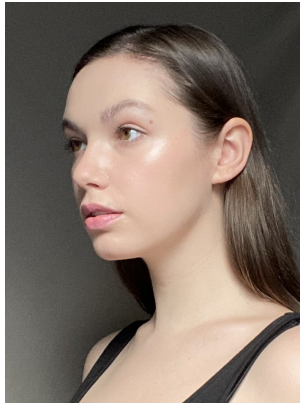

STATE

CHLOÉ WORTHINGTON

HEIGHT **5'10.5"** HAIR **BROWN** EYES **HAZEL** BRA **36C** BUST **38"** WAIST **30"** HIPS **44.5"** DRESS **10** SHOE **8.5**

STATE WWW.STATEMGMT.COM +1 (212) 944 8896 CURVE@STATEMGMT.COM