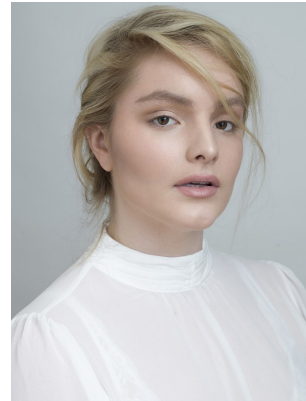

STATE

JESSICA LARSEN

HEIGHT **6'0"** HAIR **BLONDE** EYES **BROWN** BUST **42C** WAIST **40"** HIPS **51"** DRESS **16** SHOE **10**

STATE WWW.STATEMGMT.COM +1 (212) 944 8896 CURVE@STATEMGMT.COM