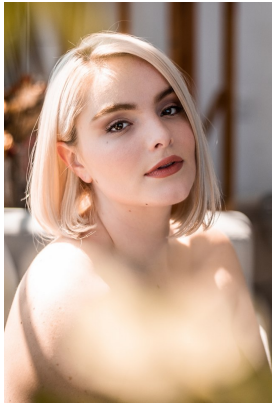

STATE

JESSICA LARSEN

HEIGHT **6'0"** HAIR **BLONDE** EYES **BROWN** BUST **42C** WAIST **40"** HIPS **51"** DRESS **16** SHOE **10**

STATE WWW.STATEMGMT.COM +1 (212) 944 8896 CURVE@STATEMGMT.COM