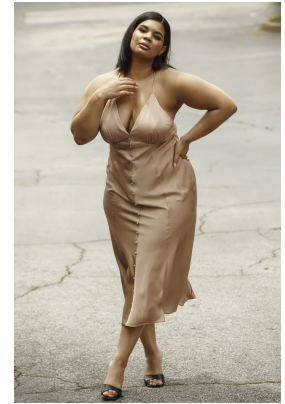

STATE

TAYLOR LONG

HEIGHT **5'9"** HAIR **BROWN** EYES **BROWN** BRA **38DD** WAIST **35"** HIPS **48"** DRESS **14** SHOE **10**

STATE WWW.STATEMGMT.COM +1 (212) 944 8896 CURVE@STATEMGMT.COM