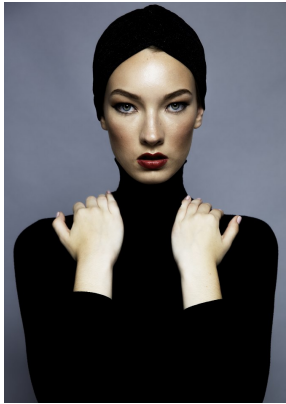

# STATE

**MAURA CURRIE**

HEIGHT 5'10.5" HAIR BLONDE EYES BLUE/GREEN BUST 38" WAIST 27" HIPS 40" DRESS 8 SHOE 9

STATE WWW.STATEMGMT.COM +1 (212) 944 8896 CURVE@STATEMGMT.COM