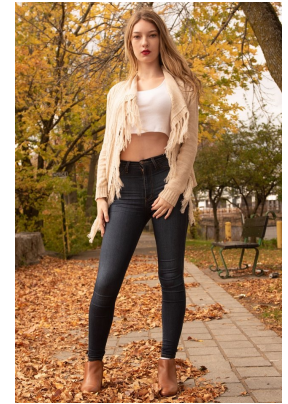

# STATE

**MAURA CURRIE**

HEIGHT 5'10.5" HAIR BLONDE EYES BLUE/GREEN BUST 38" WAIST 27" HIPS 40" DRESS 8 SHOE 9

STATE WWW.STATEMGMT.COM +1 (212) 944 8896 CURVE@STATEMGMT.COM