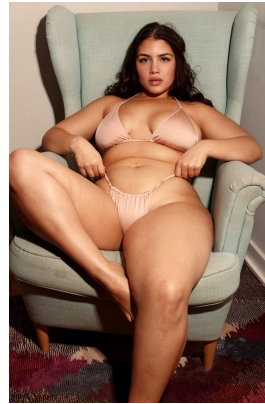

STATE

RACHEL ANASTACIA

HEIGHT **5'3"** HAIR **DARK BROWN** EYES **BROWN** BRA **38E** BUST **46"** WAIST **36.5"** HIPS **50"** DRESS **14** SHOE **8**

STATE WWW.STATEMGMT.COM +1 (212) 944 8896 CURVE@STATEMGMT.COM