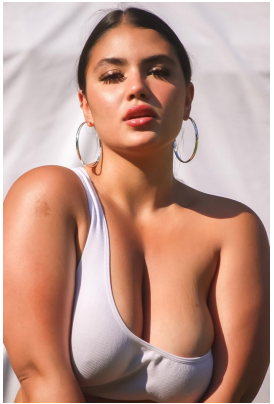

STATE

RACHEL ANASTACIA

HEIGHT **5'3"** HAIR **DARK BROWN** EYES **BROWN** BRA **38E** BUST **46"** WAIST **36.5"** HIPS **50"** DRESS **14** SHOE **8**

STATE WWW.STATEMGMT.COM +1 (212) 944 8896 CURVE@STATEMGMT.COM