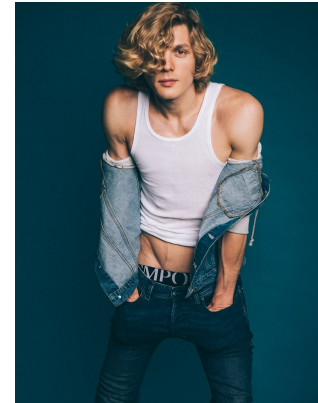

STATE

NICK M

HEIGHT **6'1"** HAIR **DIRTY BLONDE** EYES **BLUE** CHEST **37.5"** WAIST **31.5"** INSEAM **32"** SHOE **11**

STATE WWW.STATEMGMT.COM +1 (212) 944 8896 FIT@STATEMGMT.COM