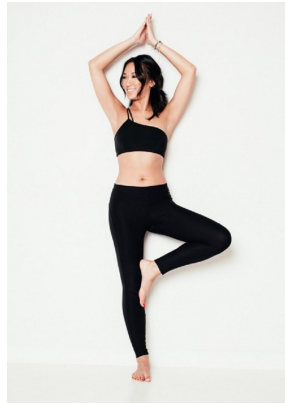

STATE

CHRISTINE MAK

HEIGHT **5'7"** HAIR **BROWN** EYES **BROWN** BRA **34B** WAIST **27"** HIPS **37.5"** DRESS **4** SHOE **8.5**

STATE WWW.STATEMGMT.COM +1 (212) 944 8896 FIT@STATEMGMT.COM