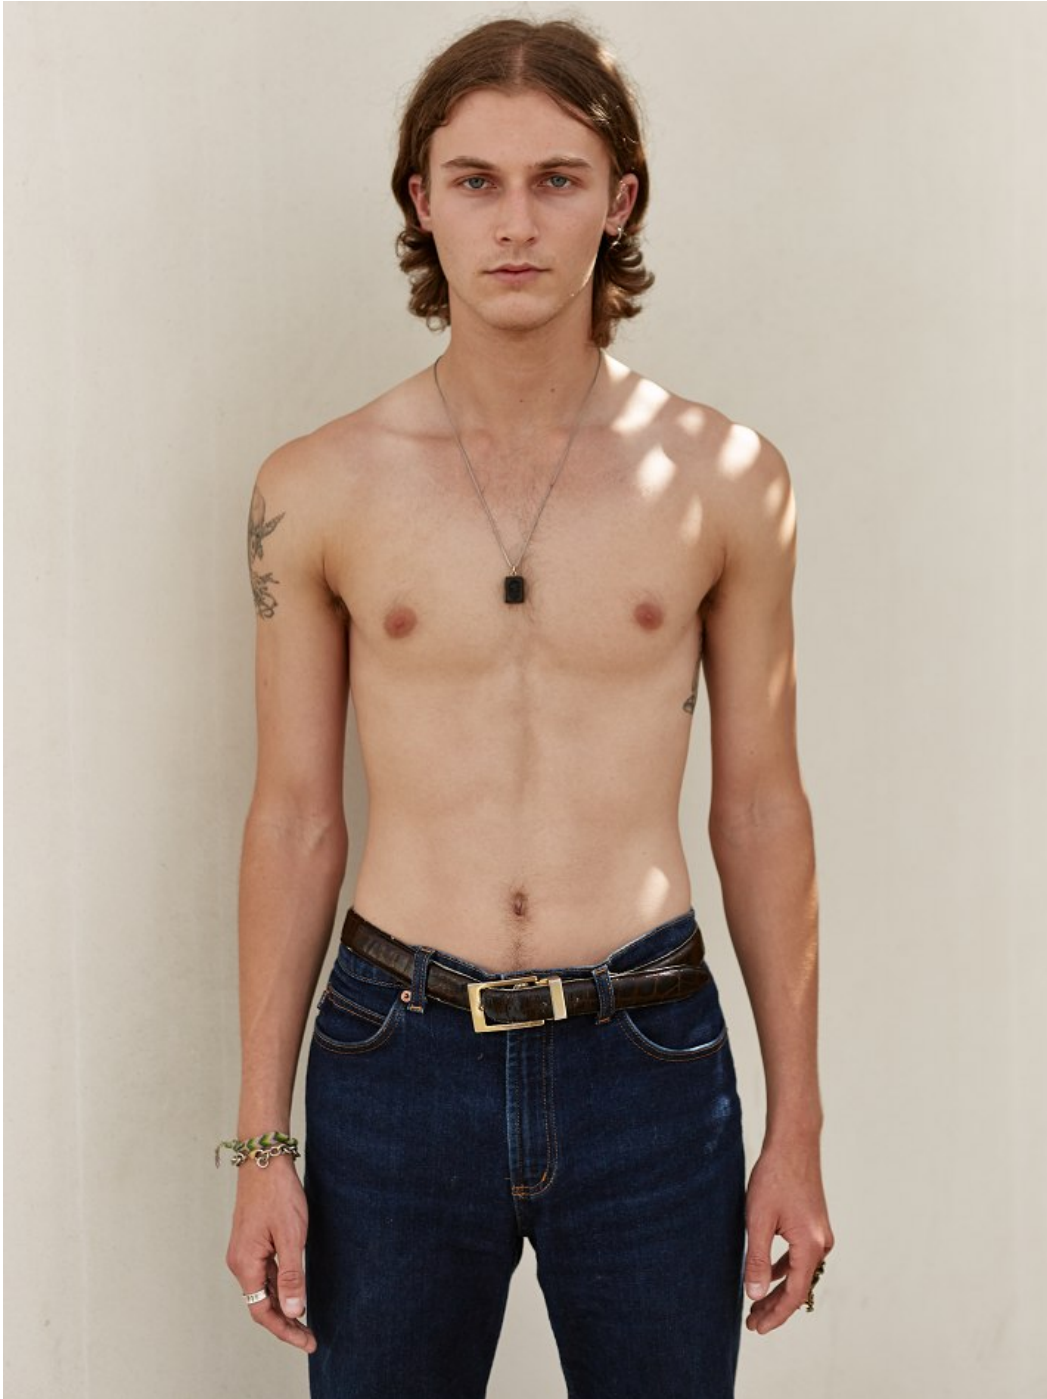

STATE

MARSHALL SCHULMAN

HEIGHT **6'0"** HAIR **LIGHT BROWN** EYES **BLUE** CHEST **35"** WAIST **30"** INSEAM **31"** SUIT **36"** SHOE **10.5**

STATE WWW.STATEMGMT.COM +1 (212) 944 8896 NYC@STATEMGMT.COM