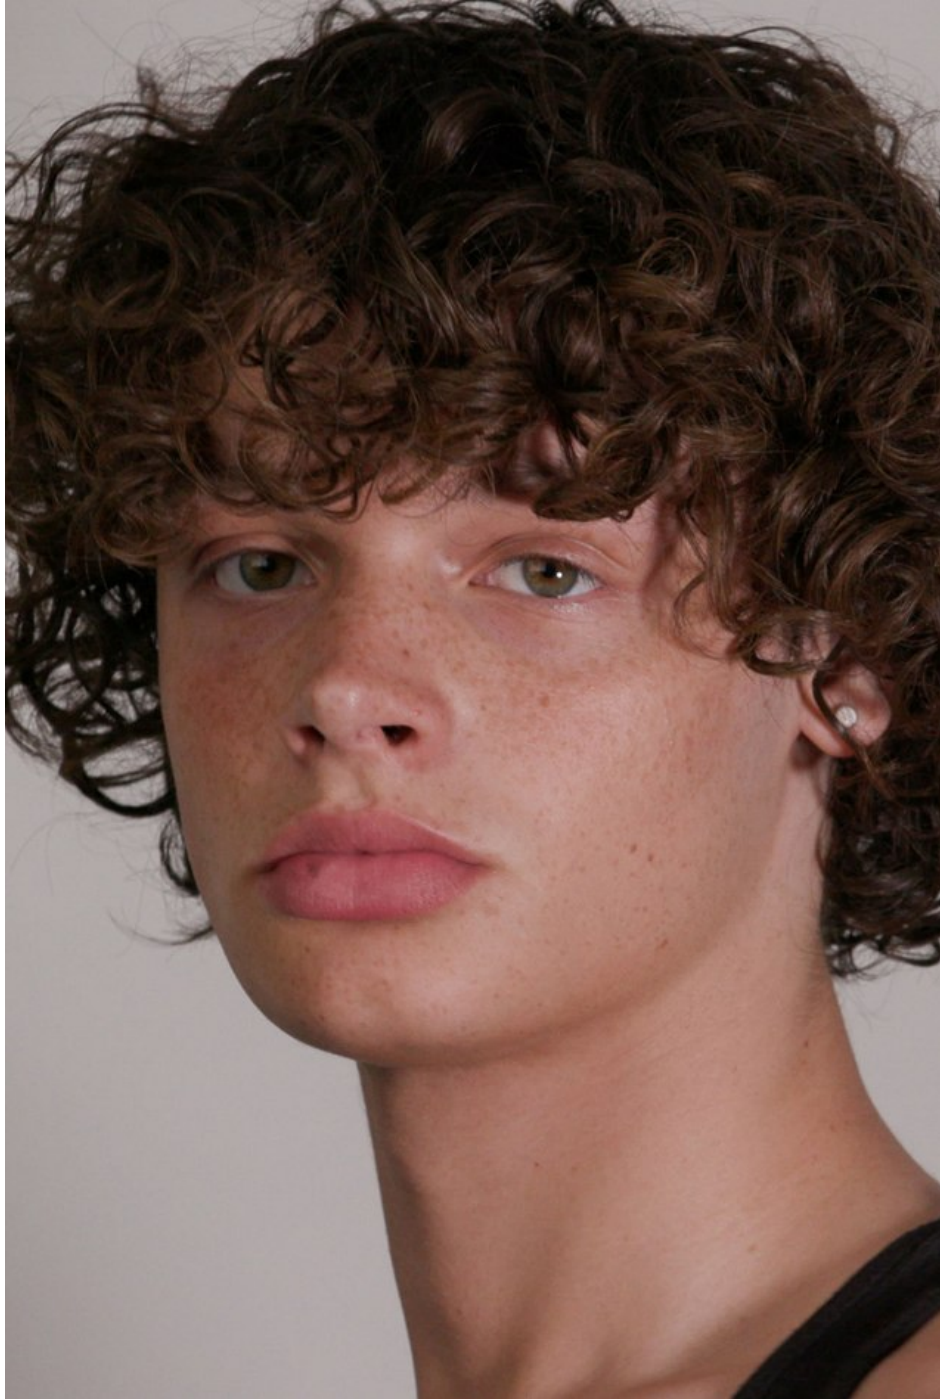

STATE

LINCOLN FERRIN

HEIGHT **6'1"** HAIR **BROWN** EYES **HAZEL** CHEST **36"** WAIST **29"** INSEAM **32"** SUIT **36"** SHOE **10**

STATE WWW.STATEMGMT.COM +1 (212) 944 8896 NYC@STATEMGMT.COM

STATE

LINCOLN FERRIN

HEIGHT **6'1"** HAIR **BROWN** EYES **HAZEL** CHEST **36"** WAIST **29"** INSEAM **32"** SUIT **36"** SHOE **10**

STATE WWW.STATEMGMT.COM +1 (212) 944 8896 NYC@STATEMGMT.COM

STATE

LINCOLN FERRIN

HEIGHT **6'1"** HAIR **BROWN** EYES **HAZEL** CHEST **36"** WAIST **29"** INSEAM **32"** SUIT **36"** SHOE **10**