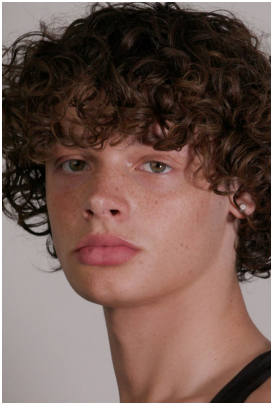

STATE

LINCOLN FERRIN

HEIGHT **6'1"** HAIR **BROWN** EYES **HAZEL** CHEST **36"** WAIST **29"** INSEAM **32"** SUIT **36"** SHOE **10**

STATE WWW.STATEMGMT.COM +1 (212) 944 8896 NYC@STATEMGMT.COM