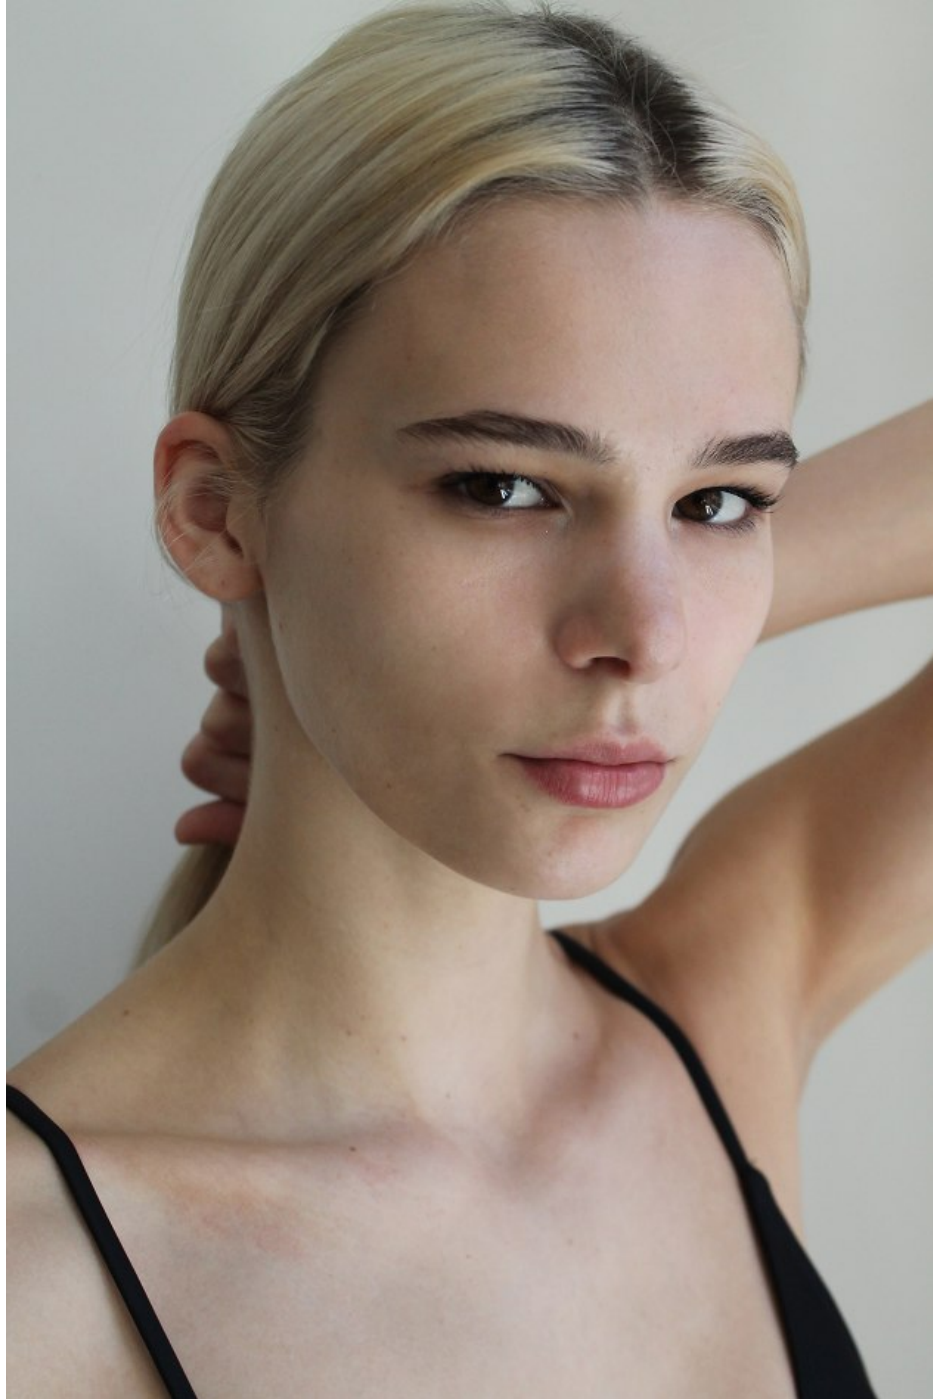

STATE

MIA DAVISON

HEIGHT **5'10.5"** HAIR **PLATINUM BLOND** EYES **BROWN** BRA **32"** WAIST **23"** HIPS **33.5"** DRESS **0-2** SHOE **9.5**

STATE WWW.STATEMGMT.COM +1 (212) 944 8896 IMAGE@STATEMGMT.COM