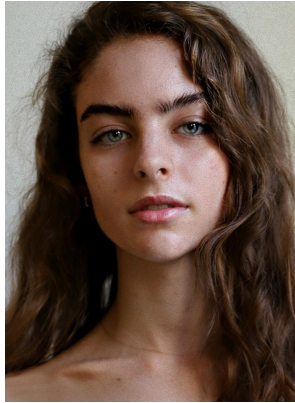

STATE

ELIZABETH FRENCH

HEIGHT **5'9.5"** HAIR **BROWN** EYES **GREEN** BRA **32.5"** WAIST **27"** HIPS **36.5"** DRESS **4** SHOE **9**

STATE WWW.STATEMGMT.COM +1 (212) 944 8896 IMAGE@STATEMGMT.COM