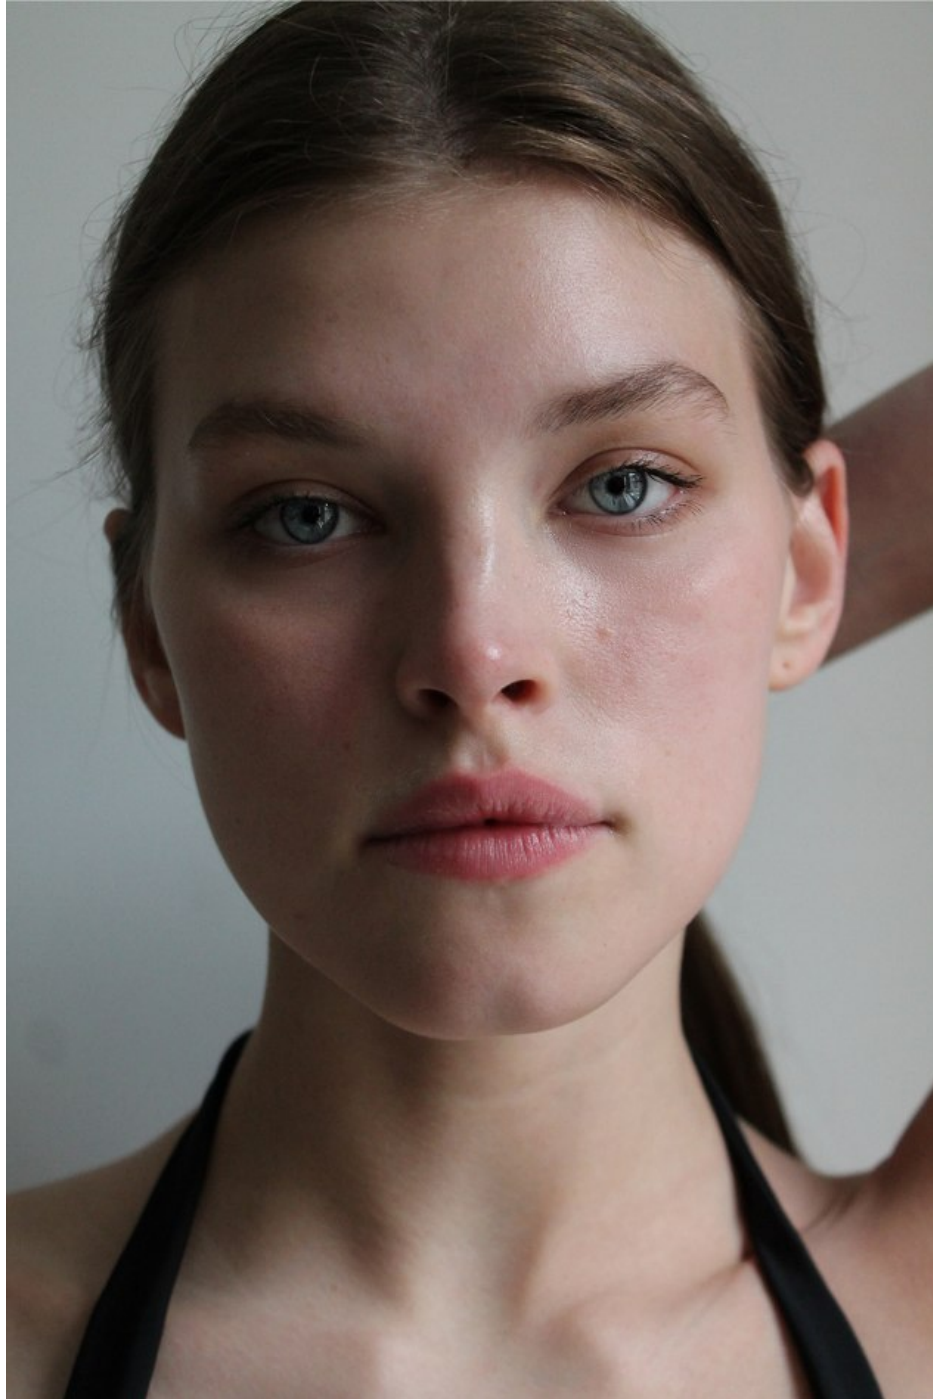

STATE

HANNAH CARRAFIELLO

HEIGHT **5'10.5"** HAIR **LIGHT BROWN** EYES **BLUE** BRA **34B** WAIST **25"** HIPS **36.5"** SHOE **10**

STATE WWW.STATEMGMT.COM +1 (212) 944 8896 IMAGE@STATEMGMT.COM

STATE

HANNAH CARRAFIELLO

HEIGHT **5'10.5"** HAIR **LIGHT BROWN** EYES **BLUE** BRA **34B** WAIST **25"** HIPS **36.5"** SHOE **10**

STATE WWW.STATEMGMT.COM +1 (212) 944 8896 IMAGE@STATEMGMT.COM

STATE

HANNAH CARRAFIELLO

HEIGHT **5'10.5"** HAIR **LIGHT BROWN** EYES **BLUE** BRA **34B** WAIST **25"** HIPS **36.5"** SHOE **10**

STATE WWW.STATEMGMT.COM +1 (212) 944 8896 IMAGE@STATEMGMT.COM

STATE

HANNAH CARRAFIELLO

HEIGHT **5'10.5"** HAIR **LIGHT BROWN** EYES **BLUE** BRA **34B** WAIST **25"** HIPS **36.5"** SHOE **10**

STATE WWW.STATEMGMT.COM +1 (212) 944 8896 IMAGE@STATEMGMT.COM