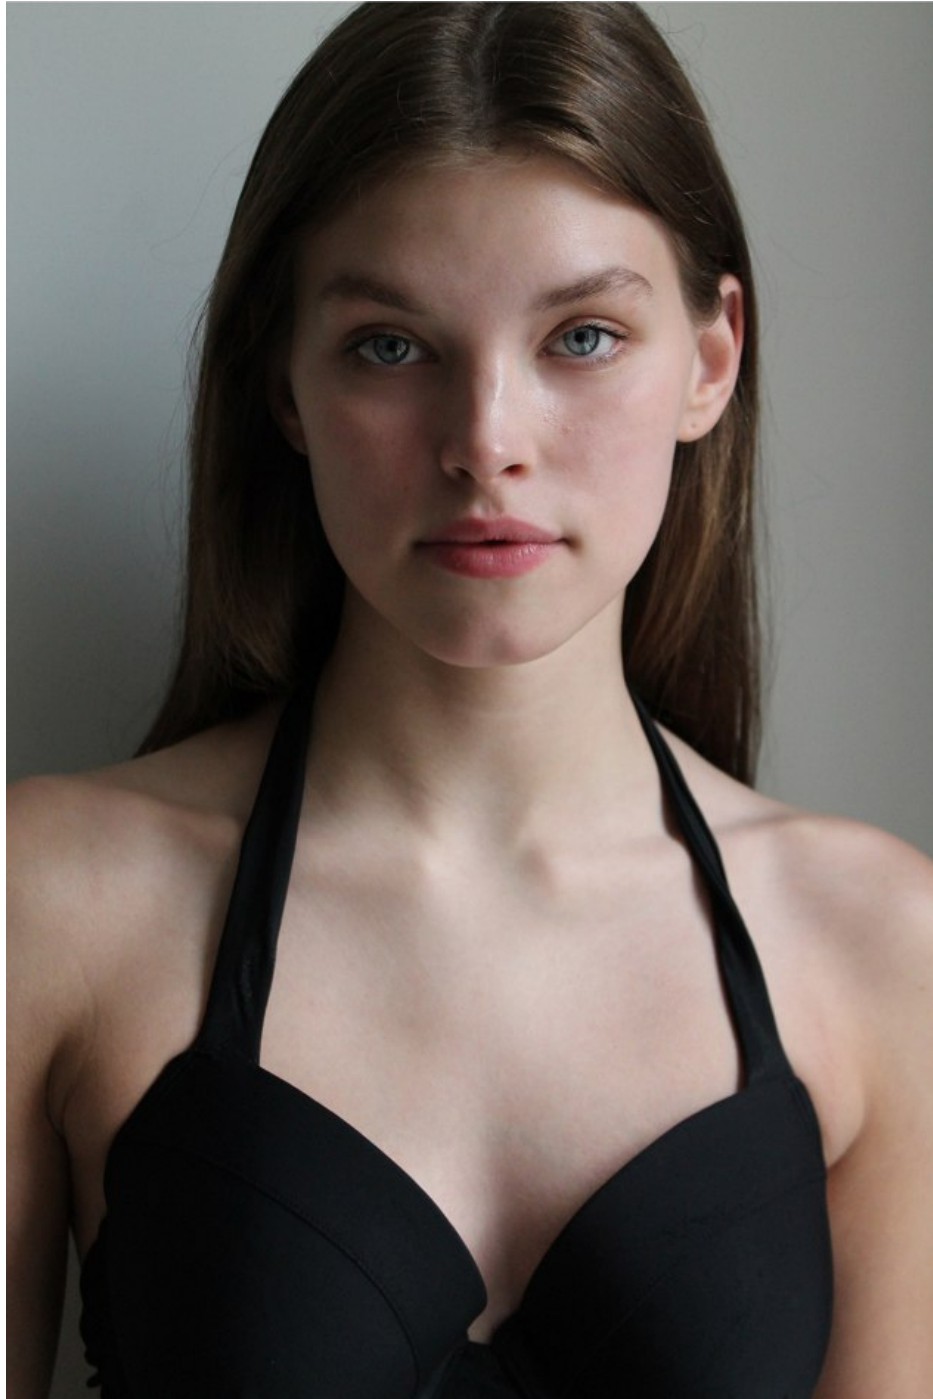

STATE

HANNAH CARRAFIELLO

HEIGHT **5'10.5"** HAIR **LIGHT BROWN** EYES **BLUE** BRA **34B** WAIST **25"** HIPS **36.5"** SHOE **10**

STATE WWW.STATEMGMT.COM +1 (212) 944 8896 IMAGE@STATEMGMT.COM

STATE

HANNAH CARRAFIELLO