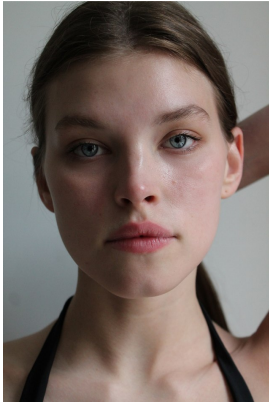

STATE

HANNAH CARRAFIELLO

HEIGHT **5'10.5"** HAIR **LIGHT BROWN** EYES **BLUE** BRA **34B** WAIST **25"** HIPS **36.5"** SHOE **10**

STATE WWW.STATEMGMT.COM +1 (212) 944 8896 IMAGE@STATEMGMT.COM