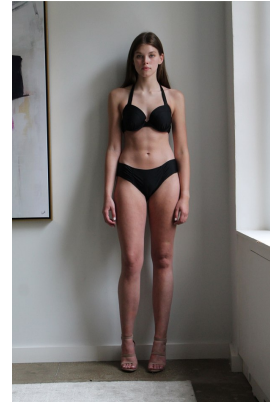

STATE

HANNAH CARRAFIELLO

HEIGHT **5'10.5"** HAIR **LIGHT BROWN** EYES **BLUE** BRA **34B** WAIST **25"** HIPS **36.5"** SHOE **10**

STATE WWW.STATEMGMT.COM +1 (212) 944 8896 IMAGE@STATEMGMT.COM