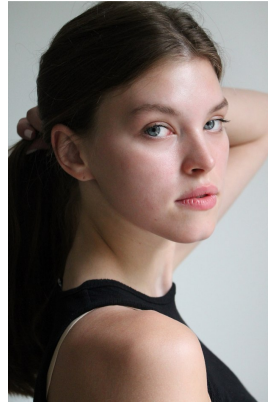

STATE

HANNAH CARRAFIELLO

HEIGHT **5'10.5"** HAIR **LIGHT BROWN** EYES **BLUE** BRA **34B** WAIST **25"** HIPS **36.5"** SHOE **10**

STATE WWW.STATEMGMT.COM +1 (212) 944 8896 IMAGE@STATEMGMT.COM