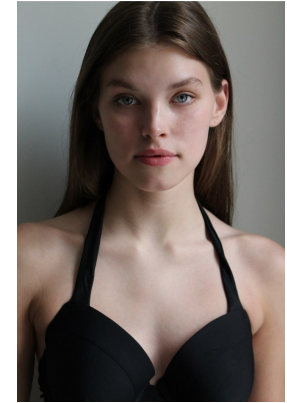

STATE

HANNAH CARRAFIELLO

HEIGHT **5'10.5"** HAIR **LIGHT BROWN** EYES **BLUE** BRA **34B** WAIST **25"** HIPS **36.5"** SHOE **10**

STATE WWW.STATEMGMT.COM +1 (212) 944 8896 IMAGE@STATEMGMT.COM