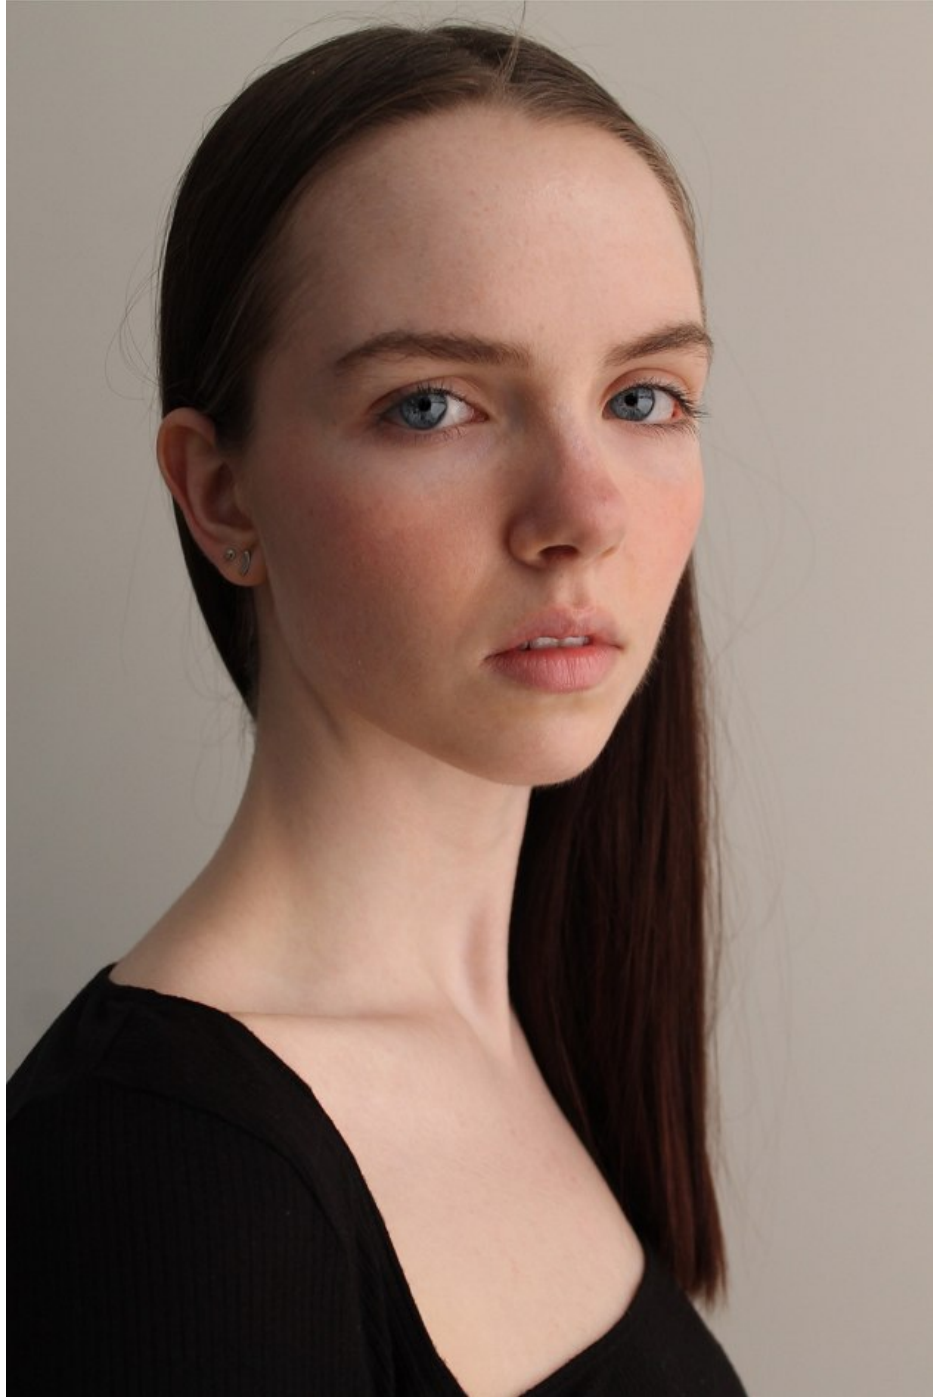

STATE

REEVE REYMAN

HEIGHT **5'10"** HAIR **BROWN** EYES **BLUE** BRA **32A/B** WAIST **25"** HIPS **35"** DRESS **2** SHOE **8**

STATE WWW.STATEMGMT.COM +1 (212) 944 8896 IMAGE@STATEMGMT.COM

STATE

REEVE REYMAN

HEIGHT **5'10"** HAIR **BROWN** EYES **BLUE** BRA **32A/B** WAIST **25"** HIPS **35"** DRESS **2** SHOE **8**

STATE WWW.STATEMGMT.COM +1 (212) 944 8896 IMAGE@STATEMGMT.COM

STATE

REEVE REYMAN

HEIGHT **5'10"** HAIR **BROWN** EYES **BLUE** BRA **32A/B** WAIST **25"** HIPS **35"** DRESS **2** SHOE **8**