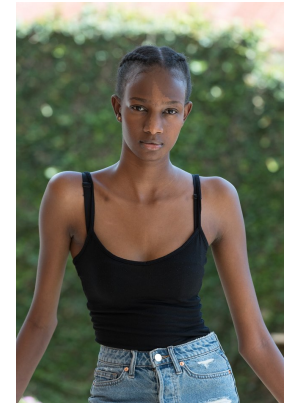

STATE

SARA RIAK

HEIGHT **5'11"** HAIR **BROWN** EYES **BROWN** BRA **32"** WAIST **24"** HIPS **34"** SHOE **8**

STATE WWW.STATEMGMT.COM +1 (212) 944 8896 IMAGE@STATEMGMT.COM