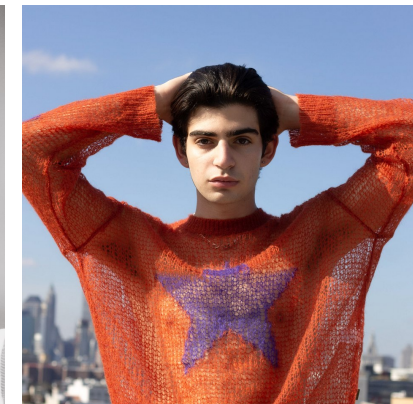

# STATE

**JACK STEIN**

HEIGHT **6'0"** WAIST **32"** INSEAM **31"** SUIT **38"** SHOE **11.5** HAIR **BROWN** EYES **BROWN**

STATE [WWW.STATEMGMT.COM](http://WWW.STATEMGMT.COM) +1 (212) 944 8896 [LIFESTYLE@STATEMGMT.COM](mailto:LIFESTYLE@STATEMGMT.COM)