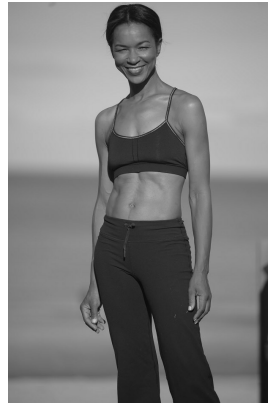

STATE

MARTINE STRONG

HEIGHT **5'10"** BRA **34B** WAIST **27"** HIPS **37"** DRESS **4** SHOE **10** HAIR **BLACK** EYES **BROWN**

STATE WWW.STATEMGMT.COM +1 (212) 944 8896 LIFESTYLE@STATEMGMT.COM