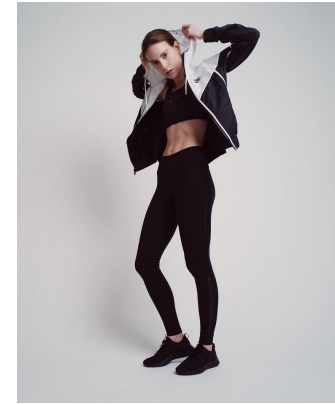

STATE

RACHEL ROMNEY

HEIGHT **5'9"** BRA **32B** WAIST **25"** HIPS **34"** SHOE **8.5** HAIR **BROWN** EYES **HAZEL**

STATE WWW.STATEMGMT.COM +1 (212) 944 8896 LIFESTYLE@STATEMGMT.COM