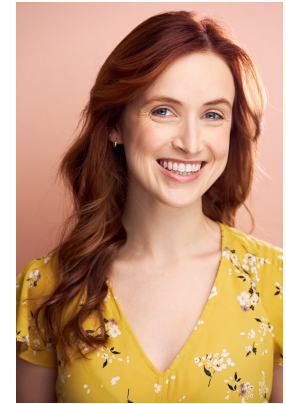

STATE

ANNA CLARE KERR

HEIGHT **5'6"** BRA **34"** WAIST **26"** HIPS **37"** SHOE **8** HAIR **RED** EYES **BLUE**

STATE WWW.STATEMGMT.COM +1 (212) 944 8896 LIFESTYLE@STATEMGMT.COM