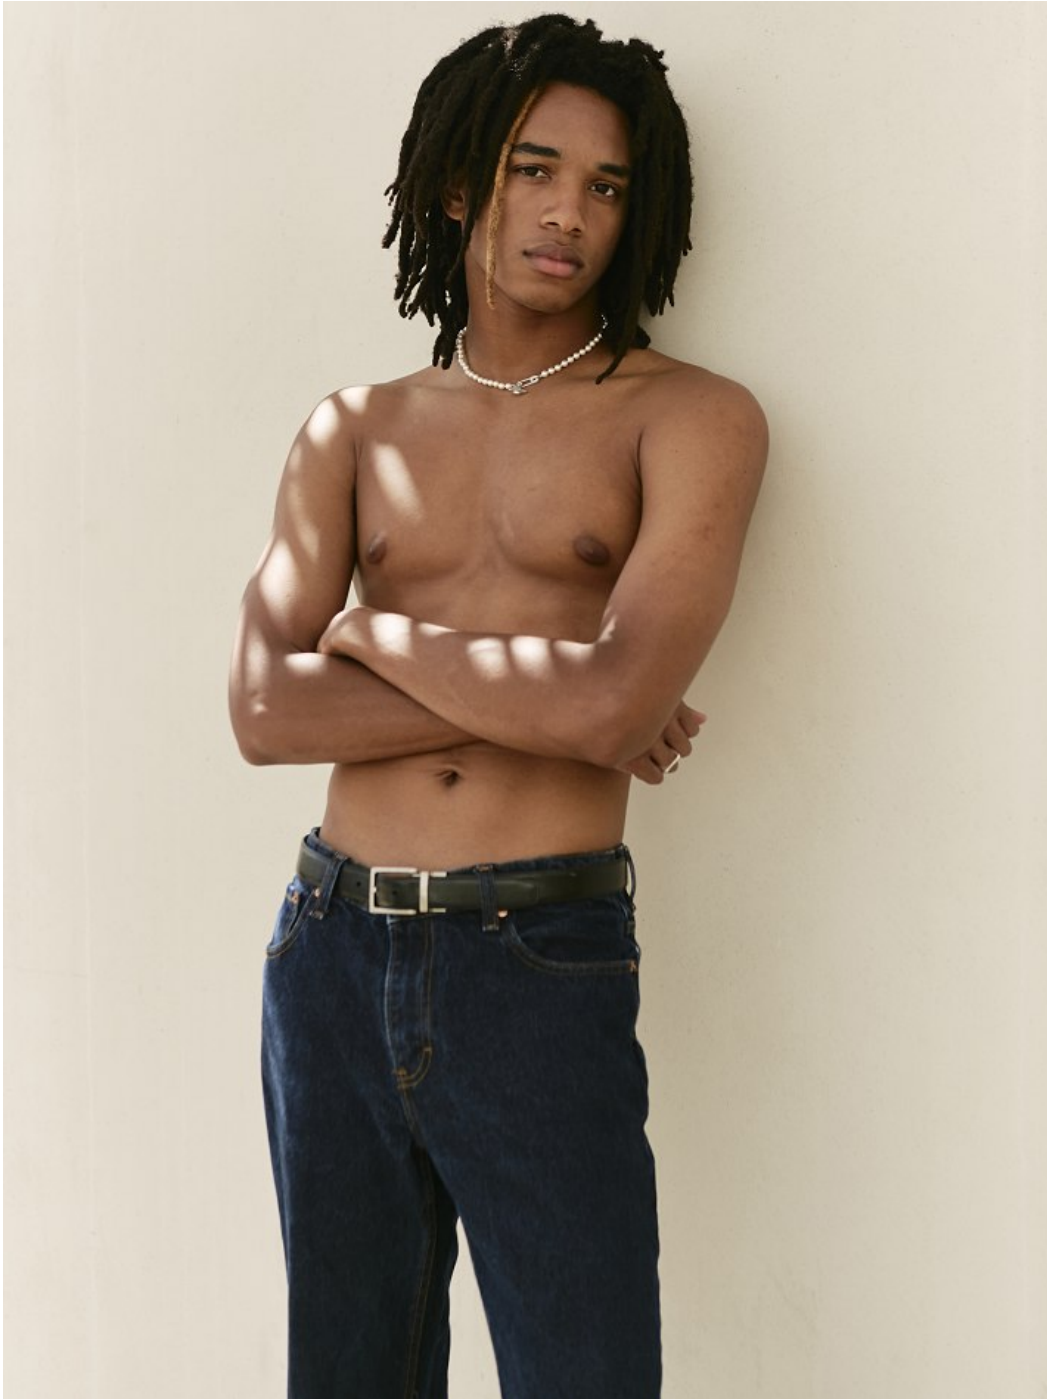

STATE

AMARE DAVIS

HEIGHT **6'2"** HAIR **BROWN** EYES **BROWN** WAIST **29"** INSEAM **32"** SUIT **36"** SHOE **10.5**

STATE WWW.STATEMGMT.COM +1 (212) 302 7792 MEN@STATEMGMT.COM