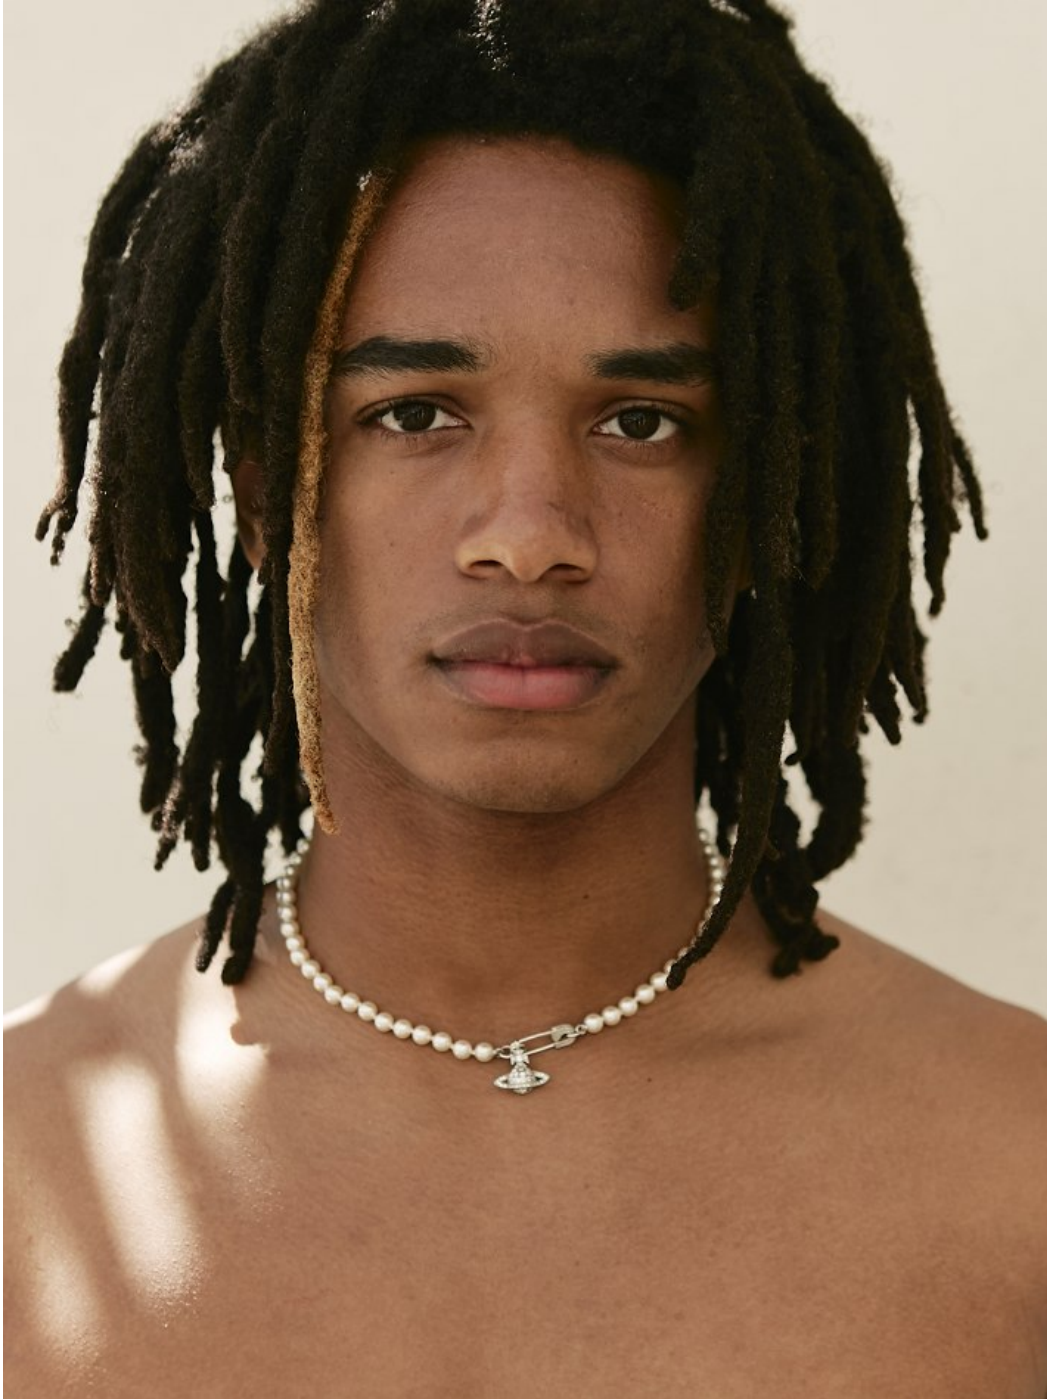

STATE

AMARE DAVIS

HEIGHT **6'2"** HAIR **BROWN** EYES **BROWN** WAIST **29"** INSEAM **32"** SUIT **36"** SHOE **10.5**

STATE WWW.STATEMGMT.COM +1 (212) 302 7792 MEN@STATEMGMT.COM

STATE

AMARE DAVIS

HEIGHT **6'2"** HAIR **BROWN** EYES **BROWN** WAIST **29"** INSEAM **32"** SUIT **36"** SHOE **10.5**

STATE WWW.STATEMGMT.COM +1 (212) 302 7792 MEN@STATEMGMT.COM

STATE

AMARE DAVIS

HEIGHT **6'2"** HAIR **BROWN** EYES **BROWN** WAIST **29"** INSEAM **32"** SUIT **36"** SHOE **10.5**

STATE WWW.STATEMGMT.COM +1 (212) 302 7792 MEN@STATEMGMT.COM