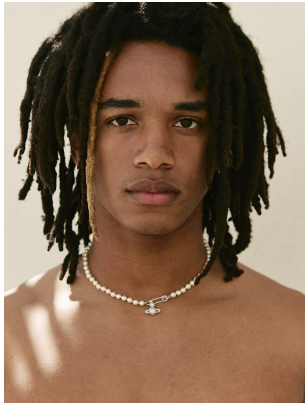

STATE

AMARE DAVIS

HEIGHT **6'2"** HAIR **BROWN** EYES **BROWN** WAIST **29"** INSEAM **32"** SUIT **36"** SHOE **10.5**

STATE WWW.STATEMGMT.COM +1 (212) 302 7792 MEN@STATEMGMT.COM