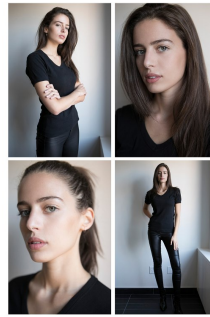

STATE

BELEN VIDELA

STATE

BELEN VIDELA

HEIGHT **5'10"** HAIR **BROWN** EYES **BLUE** BUST **32D** WAIST **25"** HIPS **37"** DRESS **4-6** SHOE **9**

STATE WWW.STATEMGMT.COM +1 (212) 302 7792 NYC@STATEMGMT.COM